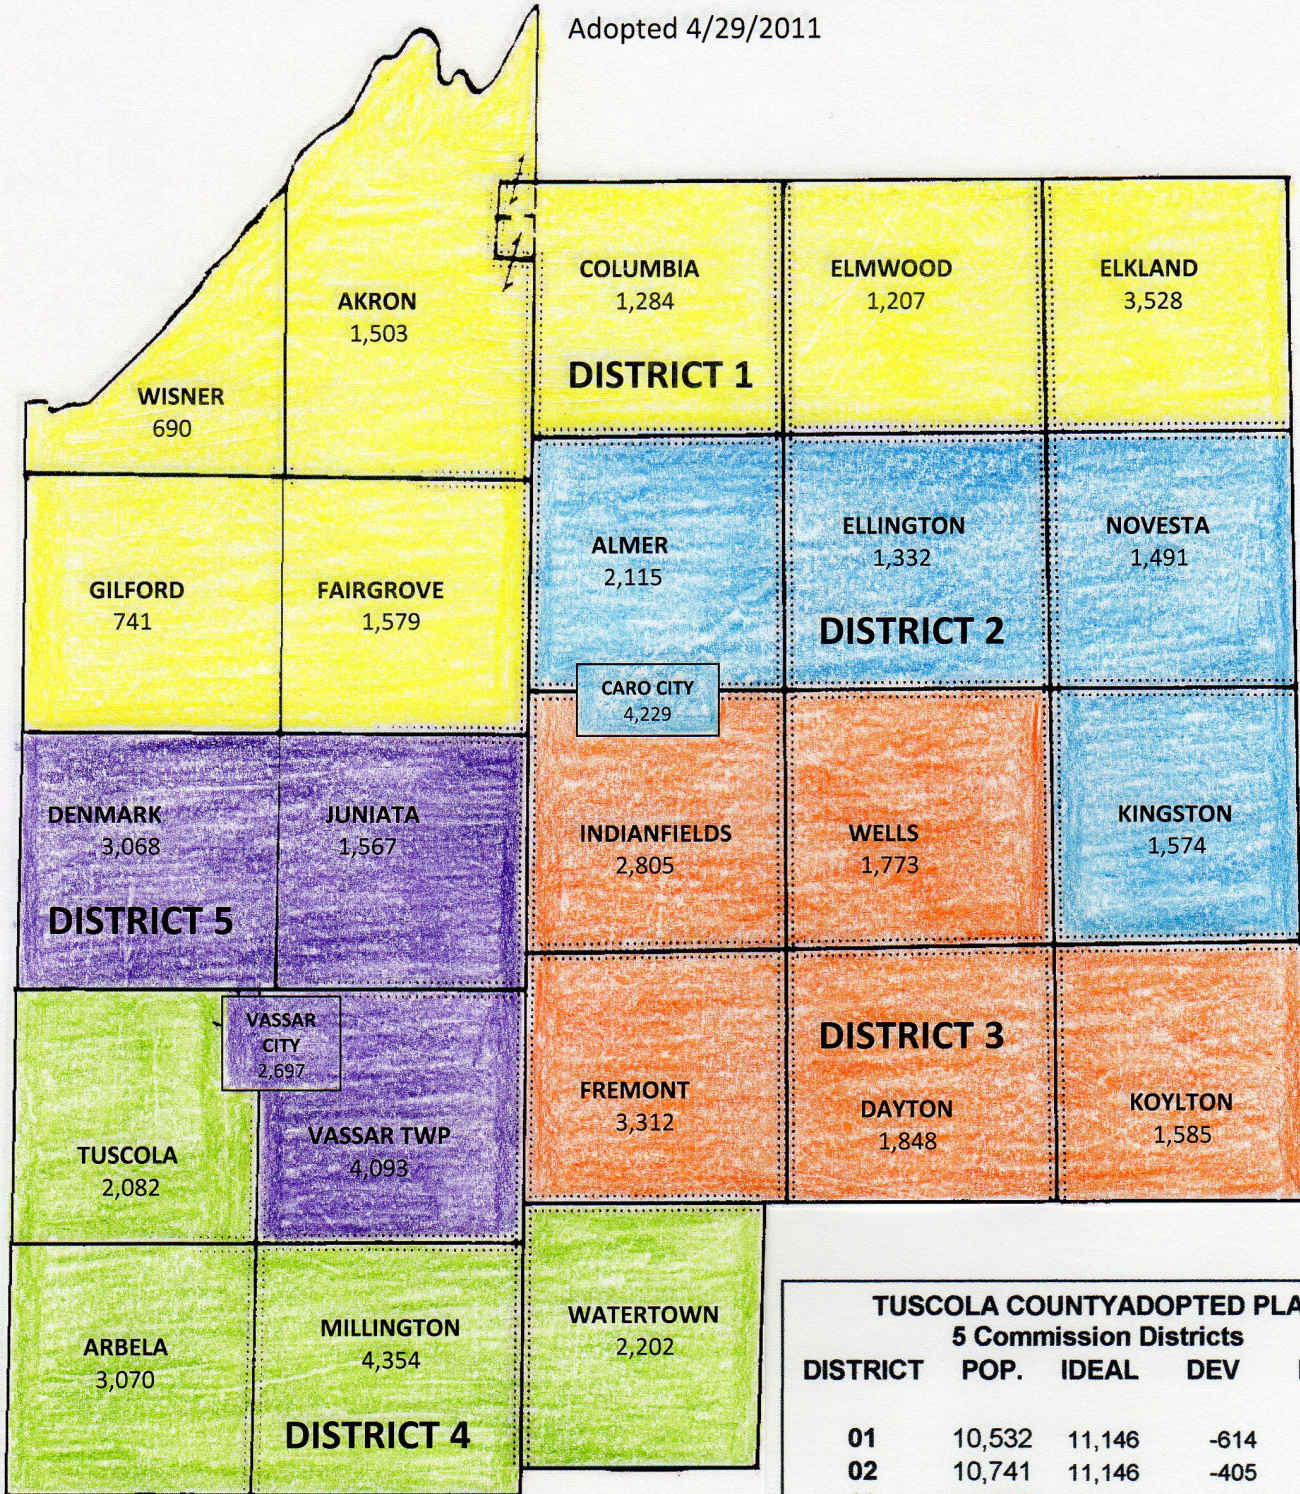

TUSCOLA COUNTY, MICHIGAN 2012 COUNTY COMMISSION DISTRICTS

Adopted 4/29/2011

TUSCOLA COUNTY ADOPTED PLAN 5 Commission Districts				
DISTRICT	POP.	IDEAL	DEV	DEV %
01	10,532	11,146	-614	-94.49%
02	10,741	11,146	-405	-96.37%
03	11,323	11,146	177	101.59%
04	11,708	11,146	562	105.04%
05	11,425	11,146	279	102.50%
Total	55,729		10.55%	Difference smallest to largest